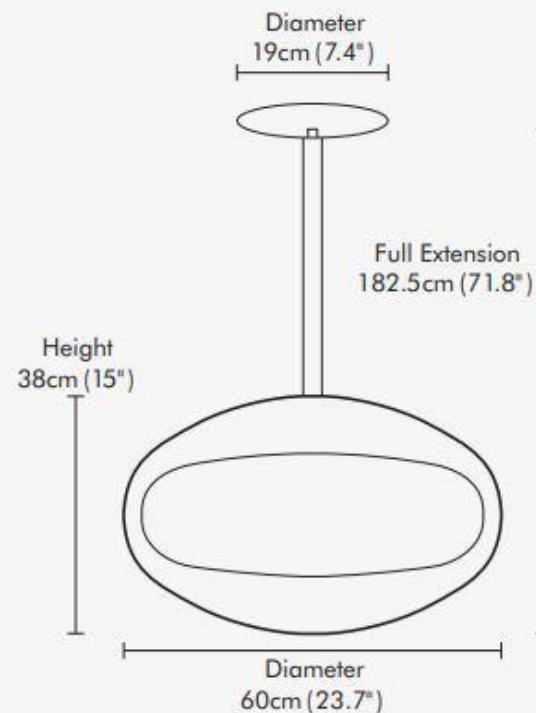

**3.0 kW
OUTPUT**

**360°
ROTATION**

**CONVERTS
TO PEDESTAL**

COCOON AERIS

TECHNICAL SPECIFICATIONS

ADJUSTABLE HANGING POLE

- 6 height positions
- Full extension 142cm (56" in)

HEIGHT POSITIONS

- 98.5cm (38.8" in)
- minimum extension
- 134.5cm (53" in)
- 125.5cm (49.4" in)
- 116.5cm (45.8" in)
- 107.5cm (42.3" in)
- 182.5cm (72" in)
- full extension

ACCESSORIES

Extension poles for high ceilings: