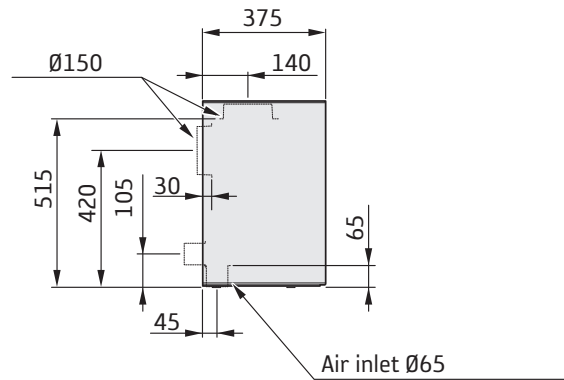

330G

! For use in GB and IE only.

* To prevent discolouration of painted non-flammable walls we recommend that the same side distance as to combustable walls is used.