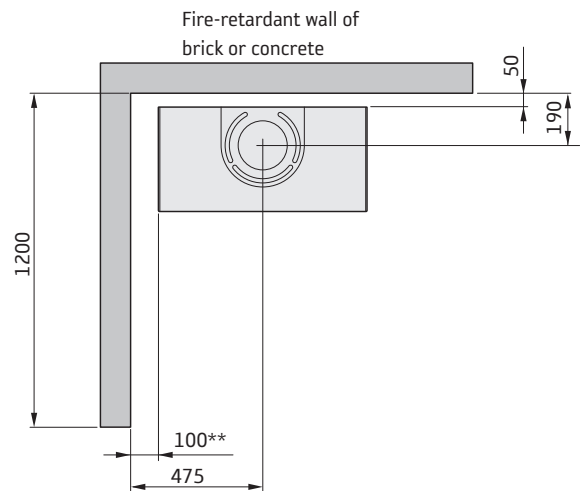

330G

! For use in GB and IE only.

* To prevent discolouration of painted non-flammable walls we recommend that the same side distance as to combustable walls is used.