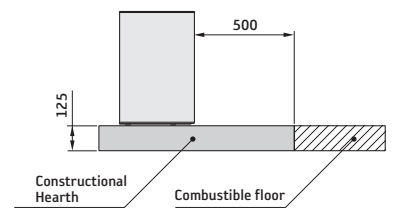

330G

! For use in GB and IE only.

* To prevent discolouration of painted non-flammable walls we recommend that the same side distance as to combustable walls is used.