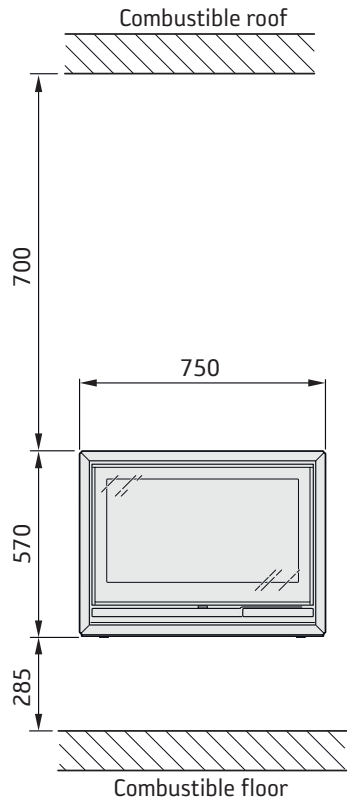

330G

! For use in GB and IE only.

* To prevent discolouration of painted non-flammable walls we recommend that the same side distance as to combustable walls is used.