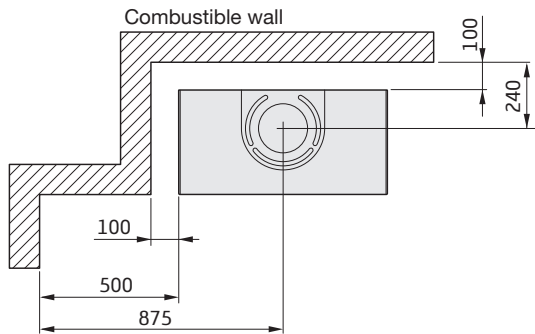

330G

! For use in GB and IE only.

* To prevent discolouration of painted non-flammable walls we recommend that the same side distance as to combustable walls is used.