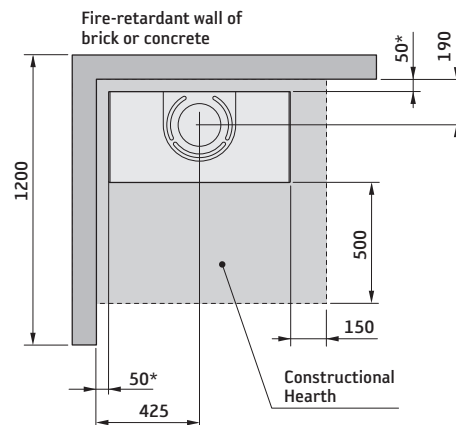

330G

! For use in GB and IE only.

* To prevent discolouration of painted non-flammable walls we recommend that the same side distance as to combustable walls is used.