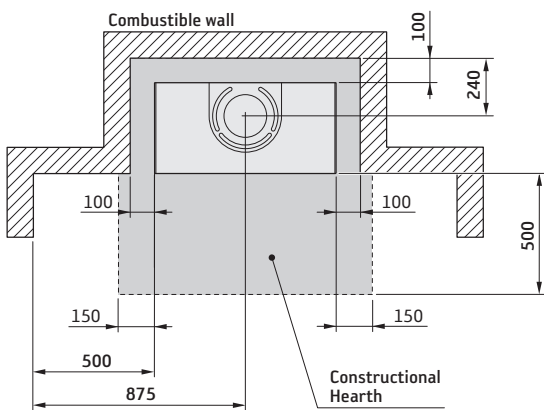

330G

! For use in GB and IE only.

* To prevent discolouration of painted non-flammable walls we recommend that the same side distance as to combustable walls is used.