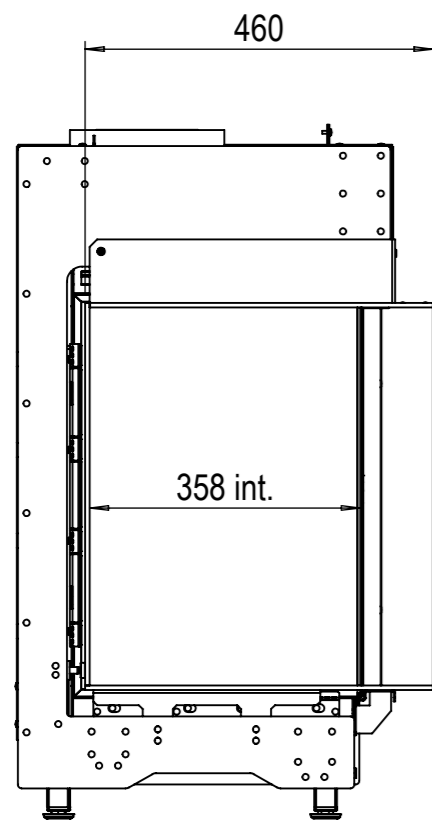

* For version with 100mm coverstrip, add 50mm to dimensions with star (*)

Glen Dimplex Benelux BV

P.O. box 219, NL-8440 AE Heerenveen Tel.: +31(0)513 656500 Fax: +31(0)513 656531