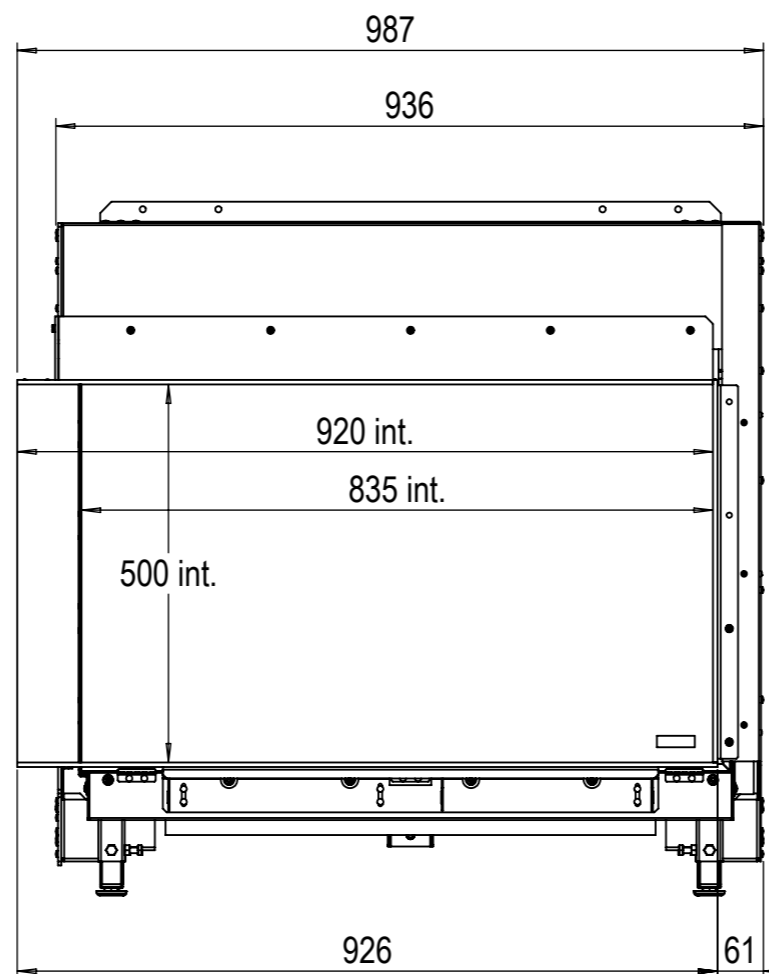

* For version with 100mm coverstrip, add 50mm to dimensions with star (*)

Glen Dimplex Benelux BV

P.O. box 219, NL-8440 AE Heerenveen Tel.: +31(0)513 656500 Fax: +31(0)513 656531