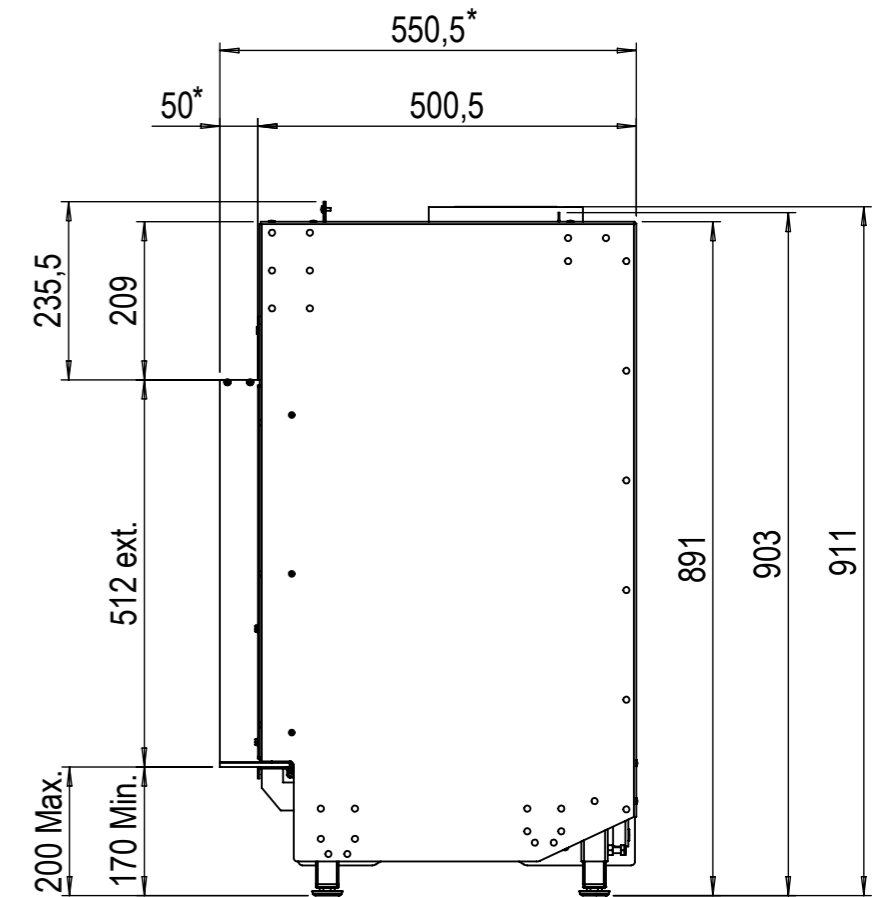

* For version with 100mm coverstrip, add 50mm to dimensions with star (*)

Glen Dimplex Benelux BV

P.O. box 219, NL-8440 AE Heerenveen Tel.: +31(0)513 656500 Fax: +31(0)513 656531