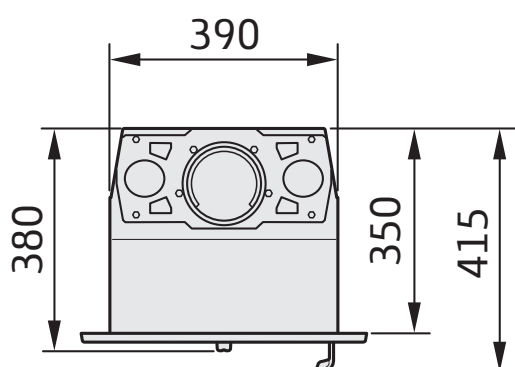

i4 Modern, 4-sided frame

Flue outlet 45° backwards