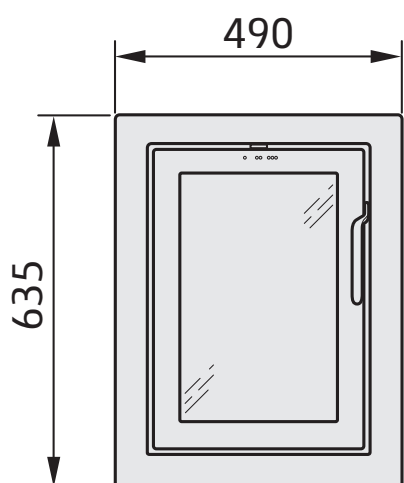

i4 Modern, 4-sided frame

Flue outlet 45° backwards