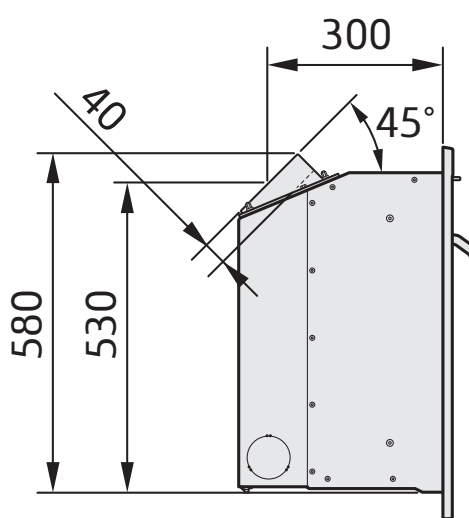

i4 Modern, 4-sided frame

Flue outlet 45° backwards