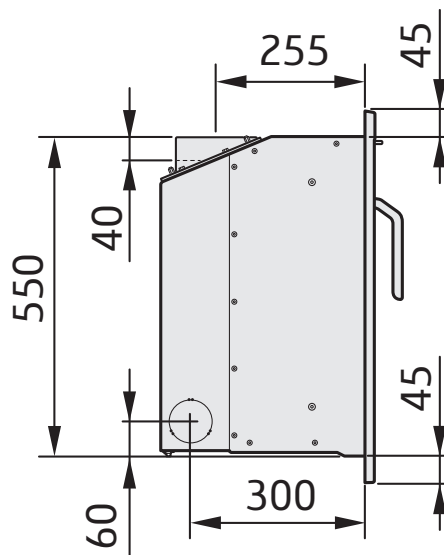

i4 Modern, 4-sided frame

Flue outlet 45° backwards