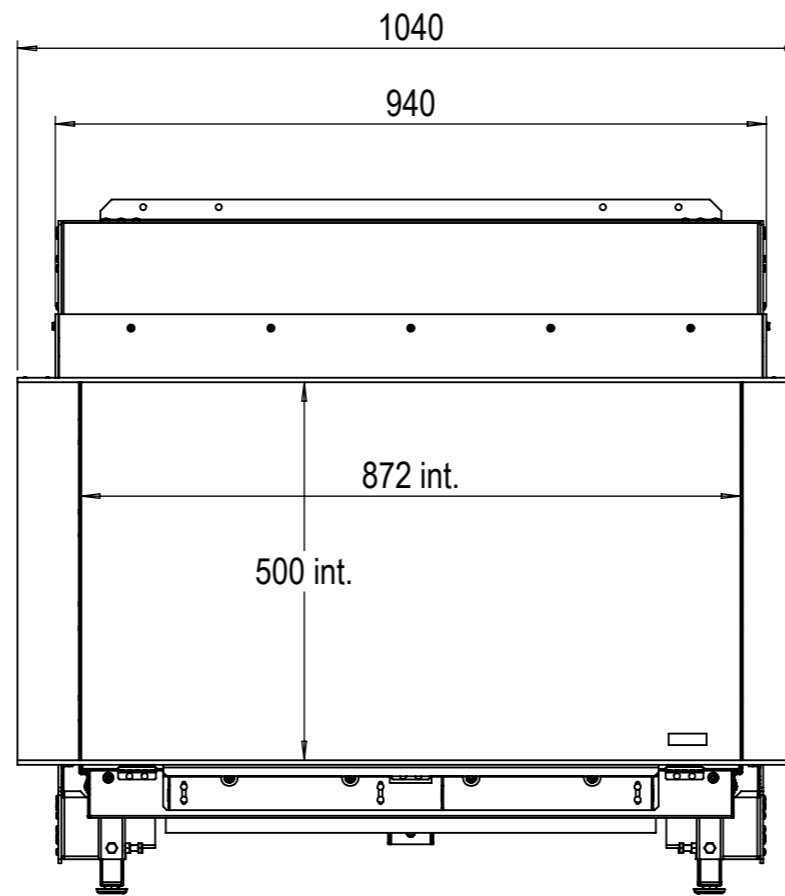

\* For version with 100mm coverstrip, add 50mm to dimensions with star (\*)

**Glen Dimplex Benelux BV**

P.O. box 219, NL-8440 AE Heerenveen Tel.: +31(0)513 656500 Fax: +31(0)513 656531