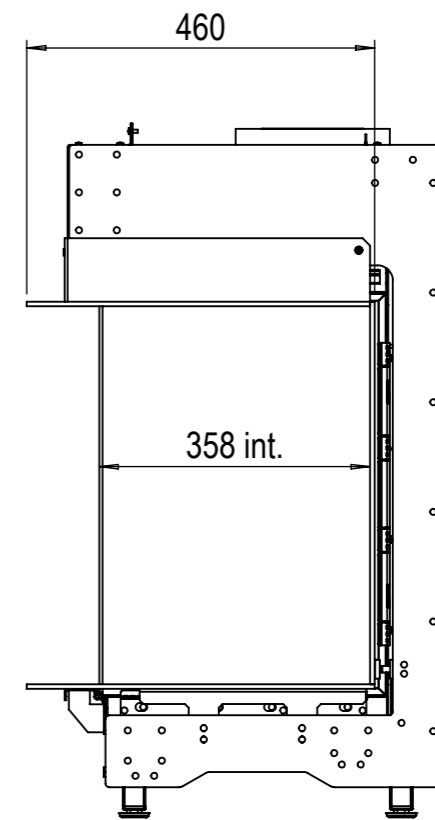

\* For version with 100mm coverstrip, add 50mm to dimensions with star (\*)

**Glen Dimplex Benelux BV**

P.O. box 219, NL-8440 AE Heerenveen Tel.: +31(0)513 656500 Fax: +31(0)513 656531