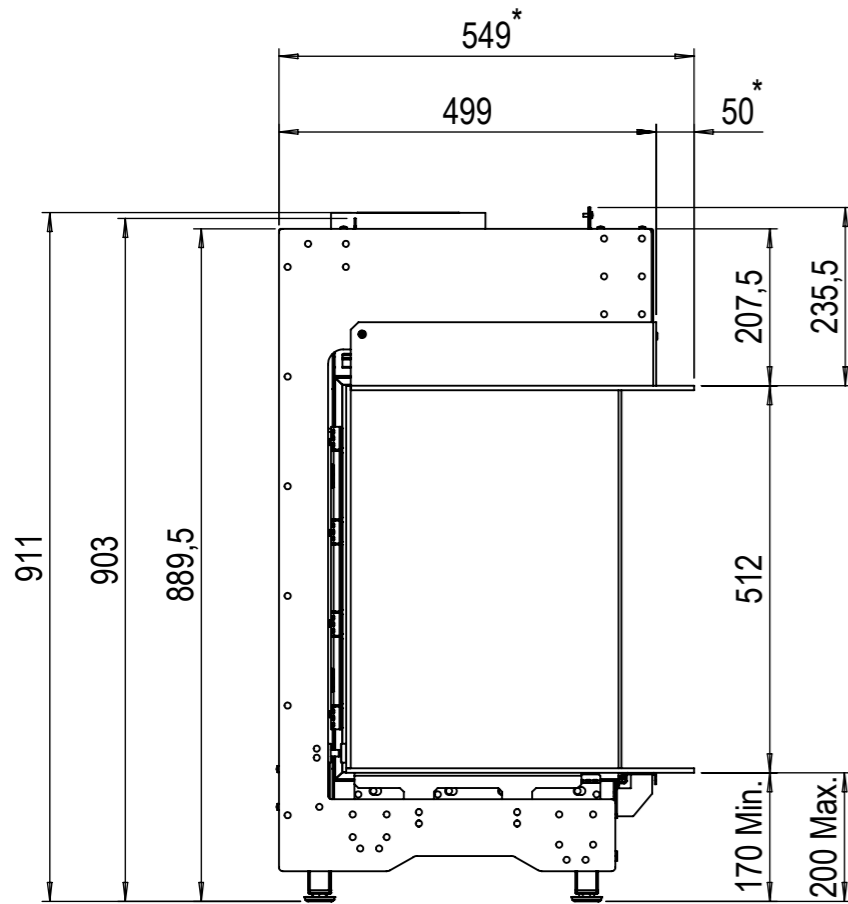

\* For version with 100mm coverstrip, add 50mm to dimensions with star (\*)

**Glen Dimplex Benelux BV**

P.O. box 219, NL-8440 AE Heerenveen Tel.: +31(0)513 656500 Fax: +31(0)513 656531