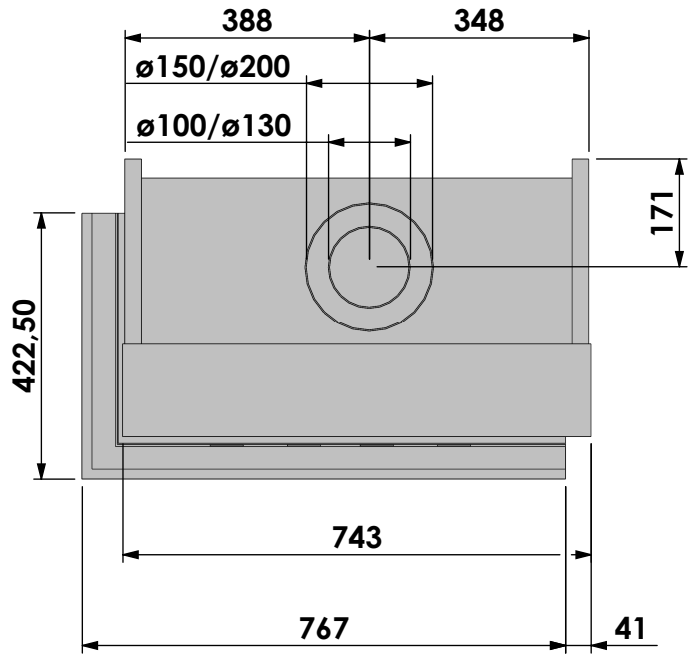

Projection: American

Scale: 1:12  
 Unit: mm

Version: 0

Bellfires - Hallenstraat 17  
5531 AB Bladel - Netherlands  
Tel. +31 (0) 497 33 92 00  
Fax. +31 (0) 497 33 92 10  
Email: info@bellfires.com

Name: **Corner Bell Topsham 3 L hidden door+ 10 cm**

Modifications reserved

Projection: American

Scale: 1:12  
Unit: mm

Version: 0