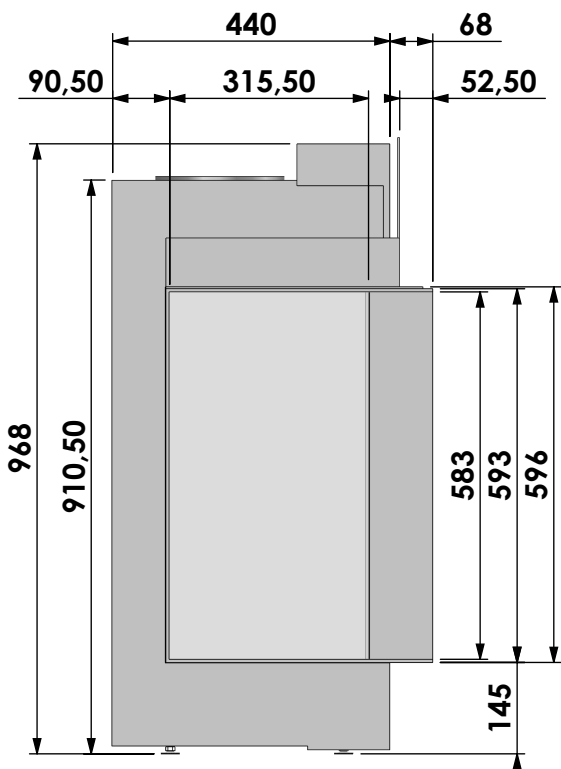

Projection: American

Scale: 1:12  
 Unit: mm

Version: 0

Bellfires - Hallenstraat 17  
5531 AB Bladel - Netherlands  
Tel. +31 (0) 497 33 92 00  
Fax. +31 (0) 497 33 92 10  
Email: info@bellfires.com

Name: **Corner Bell Topsham 3 L hidden door+ 10 cm**

Modifications reserved

Projection: American

Scale: 1:12  
Unit: mm

Version: 0