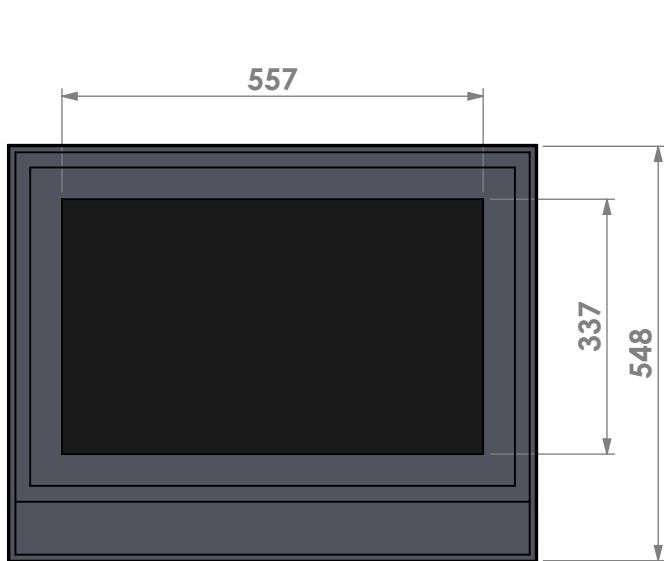

Name: **Universal 6-70 classic frame**

Modifications reserved

Projection: American

Scale: 1:10

Unit: mm

Version: 0

Barbas - Hallenstraat 17  
 5531 AB Bladel - Netherlands  
 Tel. +31 (0) 497 33 92 00  
 Fax. +31 (0) 497 33 92 10  
 Email: info@barbas.com

Name: **Universal 6-70 insert frame**

Modifications reserved

Projection:

American

Scale: 1:10

Unit: mm

Version:

0