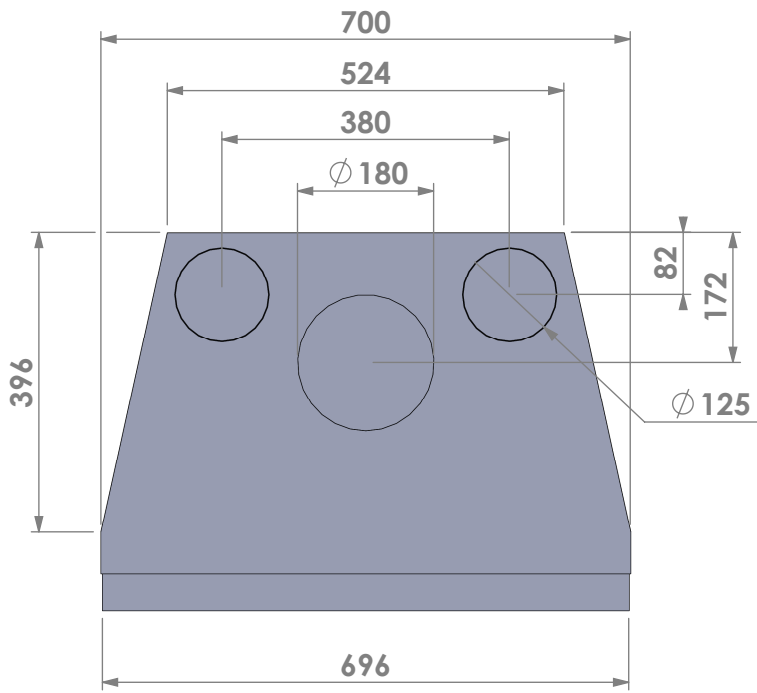

Name: **Universal 6-70 classic frame**

Modifications reserved

Projection: American

Scale: 1:10

Unit: mm

Version: 0

Barbas - Hallenstraat 17  
 5531 AB Bladel - Netherlands  
 Tel. +31 (0) 497 33 92 00  
 Fax. +31 (0) 497 33 92 10  
 Email: info@barbas.com

Name: **Universal 6-70 insert frame**

Modifications reserved

Projection:

American

Scale: 1:10

Unit: mm

Version:

0