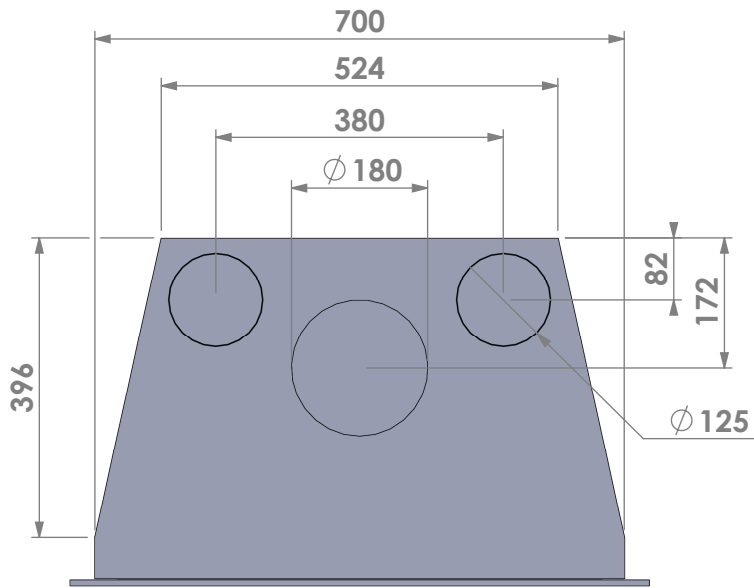

Modifications reserved

Projection: American

Scale: 1:10

Unit: mm

Version: 0

Barbas - Hallenstraat 17  
 5531 AB Bladel - Netherlands  
 Tel. +31 (0) 497 33 92 00  
 Fax. +31 (0) 497 33 92 10  
 Email: info@barbas.com

Name: **Universal 6-70 classic frame**

Modifications reserved

Projection: American

Scale: 1:10

Unit: mm

Version: 0

Barbas - Hallenstraat 17  
 5531 AB Bladel - Netherlands  
 Tel. +31 (0) 497 33 92 00  
 Fax. +31 (0) 497 33 92 10  
 Email: info@barbas.com

Name: **Universal 6-70 insert frame**

Modifications reserved

Projection:

American

Scale: 1:10

Unit: mm

Version:

0