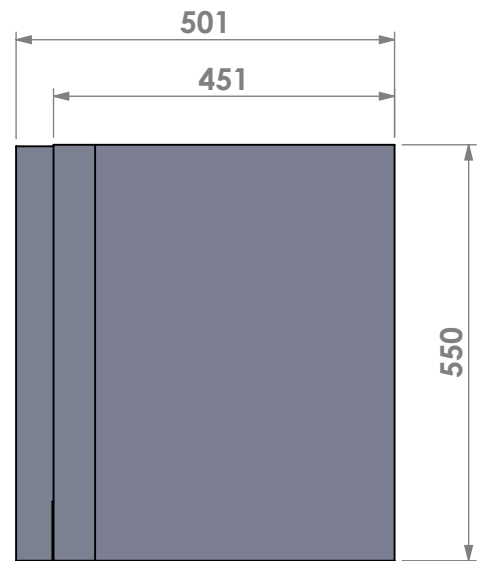

Name: **Universal 6-70 classic frame**

Modifications reserved

Projection: American

Scale: 1:10

Unit: mm

Version: 0

Barbas - Hallenstraat 17  
 5531 AB Bladel - Netherlands  
 Tel. +31 (0) 497 33 92 00  
 Fax. +31 (0) 497 33 92 10  
 Email: info@barbas.com

Name: **Universal 6-70 insert frame**

Modifications reserved

Projection:

American

Scale: 1:10

Unit: mm

Version:

0