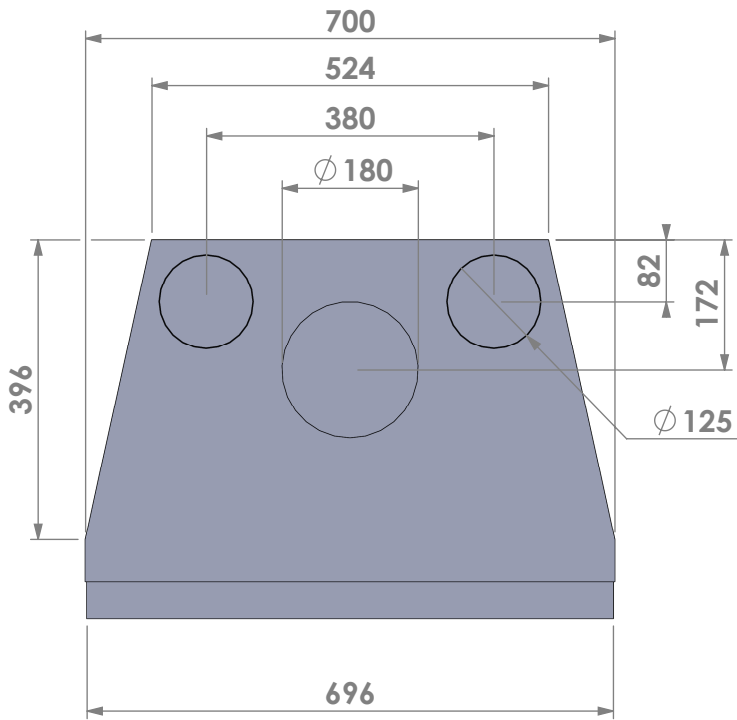

Scale: 1:10

Unit: mm

Version: 0

Barbas - Hallenstraat 17  
 5531 AB Bladel - Netherlands  
 Tel. +31 (0) 497 33 92 00  
 Fax. +31 (0) 497 33 92 10  
 Email: info@barbas.com

Name: **Universal 6-70 built-in frame**

Modifications reserved

Projection: American

Scale: 1:10

Unit: mm

Version: 0

Barbas - Hallenstraat 17  
 5531 AB Bladel - Netherlands  
 Tel. +31 (0) 497 33 92 00  
 Fax. +31 (0) 497 33 92 10  
 Email: info@barbas.com

Name: **Universal 6-70 classic frame**

Modifications reserved

Projection: American

Scale: 1:10

Unit: mm

Version: 0

Barbas - Hallenstraat 17  
 5531 AB Bladel - Netherlands  
 Tel. +31 (0) 497 33 92 00  
 Fax. +31 (0) 497 33 92 10  
 Email: info@barbas.com

Name: **Universal 6-70 insert frame**

Modifications reserved

Projection:

American

Scale: 1:10

Unit: mm

Version:

0