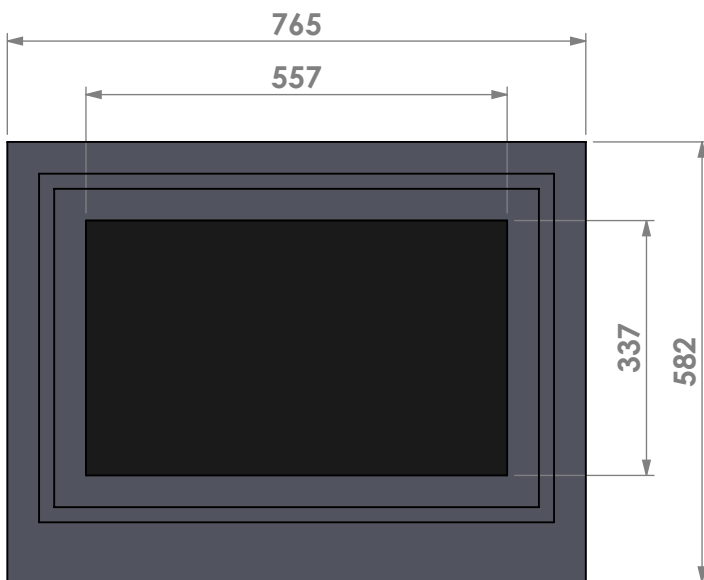

Modifications reserved

Projection: American

Scale: 1:10

Unit: mm

Version: 0

Barbas - Hallenstraat 17  
 5531 AB Bladel - Netherlands  
 Tel. +31 (0) 497 33 92 00  
 Fax. +31 (0) 497 33 92 10  
 Email: info@barbas.com

Name: **Universal 6-70 classic frame**

Modifications reserved

Projection: American

Scale: 1:10

Unit: mm

Version: 0

Barbas - Hallenstraat 17  
 5531 AB Bladel - Netherlands  
 Tel. +31 (0) 497 33 92 00  
 Fax. +31 (0) 497 33 92 10  
 Email: info@barbas.com

Name: **Universal 6-70 insert frame**

Modifications reserved

Projection:

American

Scale: 1:10

Unit: mm

Version:

0