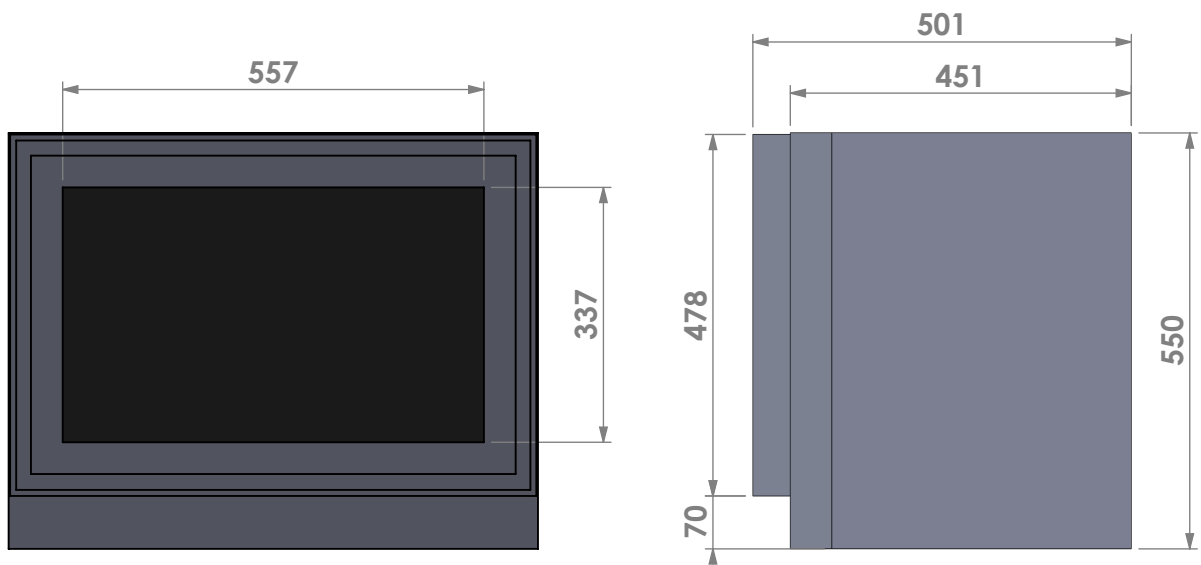

Scale: 1:10

Unit: mm

Version: 0

Barbas - Hallenstraat 17  
 5531 AB Bladel - Netherlands  
 Tel. +31 (0) 497 33 92 00  
 Fax. +31 (0) 497 33 92 10  
 Email: info@barbas.com

Name: **Universal 6-70 built-in frame**

Name: **Universal 6-70 classic frame**

Modifications reserved

Projection: American

Scale: 1:10

Unit: mm

Version: 0

Barbas - Hallenstraat 17  
 5531 AB Bladel - Netherlands  
 Tel. +31 (0) 497 33 92 00  
 Fax. +31 (0) 497 33 92 10  
 Email: info@barbas.com

Name: **Universal 6-70 insert frame**

Modifications reserved

Projection:

American

Scale: 1:10

Unit: mm

Version:

0