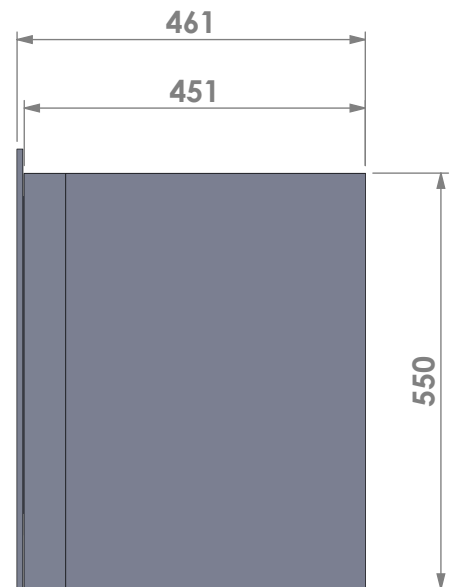

Modifications reserved

Projection: American

Scale: 1:10

Unit: mm

Version: 0

Barbas - Hallenstraat 17  
 5531 AB Bladel - Netherlands  
 Tel. +31 (0) 497 33 92 00  
 Fax. +31 (0) 497 33 92 10  
 Email: info@barbas.com

Name: **Universal 6-70 classic frame**

Modifications reserved

Projection: American

Scale: 1:10

Unit: mm

Version: 0

Barbas - Hallenstraat 17  
 5531 AB Bladel - Netherlands  
 Tel. +31 (0) 497 33 92 00  
 Fax. +31 (0) 497 33 92 10  
 Email: info@barbas.com

Name: **Universal 6-70 insert frame**

Modifications reserved

Projection:

American

Scale: 1:10

Unit: mm

Version:

0